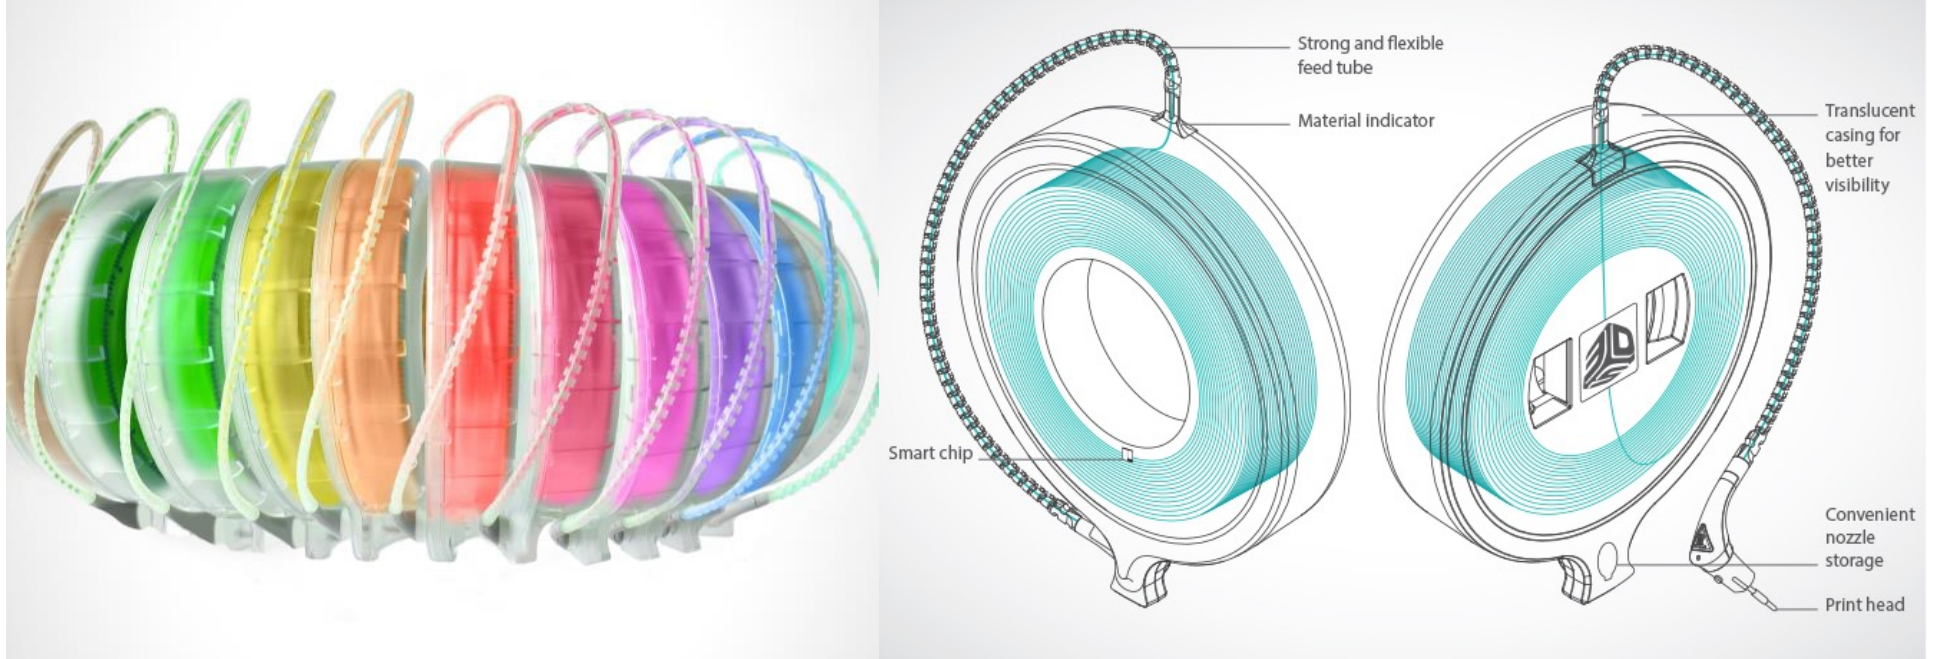

MATERIAL WORLD

SMART CARTRIDGES = SUPERIOR PRINTS

Why Smart Cartridge vs. Open Spool?

- Different colors = different printing parameters
 - Flow Rate & Temperature controls
- Humidity controlled Cartridges
- Come packaged in sealed foil bags for prolong shelf-life
- Additives and modifiers in each filament for better printability and longevity
- Reduce/Eliminate jams
- Know you have enough material for each print